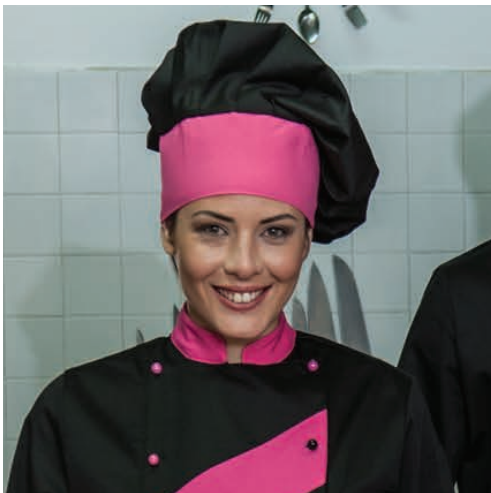

L203

Pantalone
Trousers

SC001

Scarpa dry idrorepellente
Low top waterproof leather shoes

L393

Pantalacchio
Pants

Chef Italy

L205